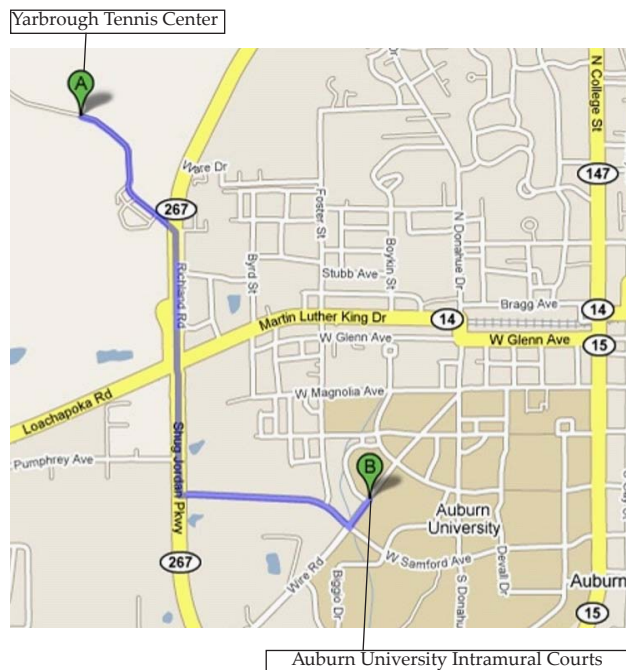

**Directions From: Hwy 280 S (toward Columbus)
To: Yarbrough Tennis Center**

GPS Address:

To: 1449 Richland Rd., Auburn AL 36830

Turn left to merge onto I-85 S/US-280 W

Get off the interstate at Exit 51 and turn right toward Auburn.

You will see a green and white sign directing you to the turnoff to the Yarbrough Tennis Center.

Turn left onto Richland Road and proceed about 0.5 mile. The Yarbrough Tennis Center is on the left.

**Directions From: Yarbrough Tennis Center
To: Auburn University Intramural Fields**

GPS Address:

From: 1449 Richland Rd., Auburn AL 36830

To: 371 Wire Rd., Auburn AL 36832

Head east on Richland Rd toward AL-267/Shug Jordan Pkwy 0.6 mi
Turn right at AL-267/Shug Jordan Pkwy 1.0 mi
Turn left at Hiram Ln Dr/W Samford Ave
Continue to follow W Samford Ave 0.6 mi
Turn left at County Rd-137/Lee Rd 137/Wire Rd
Destination will be on the right 0.1 mi

**Directions From: Yarbrough Tennis Center
To: Moores Mill Golf Club Tennis Courts/Practice Courts**

GPS Address:

From: 1449 Richland Rd., Auburn AL 36830

To: 1957 Fairway Dr., Auburn, AL 36830

Head east on Richland Rd toward AL-267/Shug Jordan Pkwy 0.6 mi
Turn right at AL-267/Shug Jordan Pkwy 2.7 mi
Continue on E University Dr 2.7 mi
Turn right at Moores Mill Rd 1.1 mi
Turn right at Rock Fence Rd
Destination will be on the left 0.3 mi