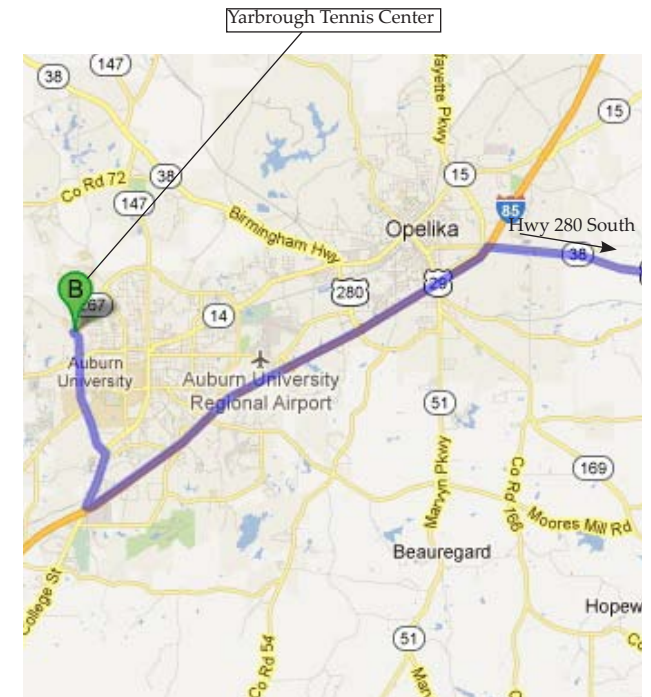

**Directions From: Hwy 280 S (toward Columbus)
To: Yarbrough Tennis Center**

GPS Address:

To: 1449 Richland Rd., Auburn AL 36830

Turn left to merge onto I-85 S/US-280 W

Get off the interstate at Exit 51 and turn right toward Auburn.

Proceed approximately 1.5-2 miles to the intersection with Shug Jordan Parkway/University Dr. and turn left.

Follow Shug Jordan Parkway for about 3.5 miles to Richland Rd.

It is the first left after the intersection with Hwy 14.

You will see a green and white sign directing you to the turnoff to the Yarbrough Tennis Center.

Turn left onto Richland Road and proceed about 0.5 mile. The Yarbrough Tennis Center is on the left.