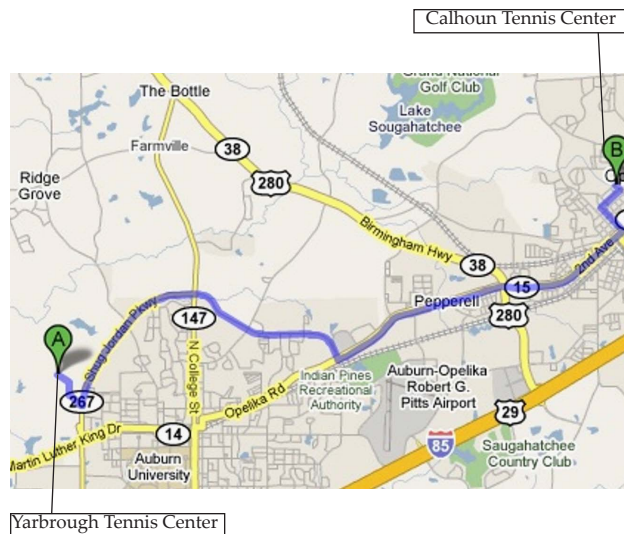

**Directions From: Yarbrough Tennis Center
To: Moores Mill Golf Club Tennis Courts/Practice Courts**

GPS Address:

From: 1449 Richland Rd., Auburn AL 36830

To: 1957 Fairway Dr., Auburn, AL 36830

Head east on Richland Rd toward AL-267/Shug Jordan Pkwy 0.6 mi
Turn right at AL-267/Shug Jordan Pkwy 2.7 mi
Continue on E University Dr 2.7 mi
Turn right at Moores Mill Rd 1.1 mi
Turn right at Rock Fence Rd
Destination will be on the left 0.3 mi

**Directions From: Yarbrough Tennis Center
To: Samford Avenue Courts/Practice Courts**

GPS Address:

From: 1449 Richland Rd., Auburn AL 36830

To: 901 E Samford Ave., Auburn AL 36830

Head east on Richland Rd toward AL-267/Shug Jordan Pkwy 0.6 mi
Turn right at AL-267/Shug Jordan Pkwy 1.0 mi
Turn left at Hiram Ln Dr/W Samford Ave
Continue to follow W Samford Ave
Destination will be on the left 2.7 mi

**Directions From: Yarbrough Tennis Center
To: Calhoun Tennis Center/Practice Courts**

GPS Address:

From: 1449 Richland Rd., Auburn AL 36830

To: 1102 Denson Dr., Opelika AL 36801

Head east on Richland Rd toward AL-267/Shug Jordan Pkwy 0.6 mi
Turn left at AL-267/Shug Jordan Pkwy 2.3 mi
Continue on E University Dr 2.3 mi
Turn left at AL-14/AL-15/Opelika Rd
Continue to follow AL-14/AL-15 4.4 mi
Turn left at N 9th St/AL-38
Continue to follow N 9th St 0.4 mi
Turn right at 7th Ave 0.3 mi
Turn left at N 5th St 469 ft
Continue on Denson Dr
Destination will be on the right 20 ft

**Directions From: Yarbrough Tennis Center
To: Indian Pines Tennis Courts/Practice Courts**

GPS Address:

From: 1449 Richland Rd., Auburn AL 36830

To: 900 Country Club Drive, Auburn, AL 36830

Head southeast on Richland Rd toward Shug Jordan Pkwy 0.1 mi
Turn left onto AL-267 N/Shug Jordan Pkwy 2.3 mi
Continue onto E University Dr 2.4 mi
Turn left onto Indian Pines Dr 0.4 mi
The destination will be on the left