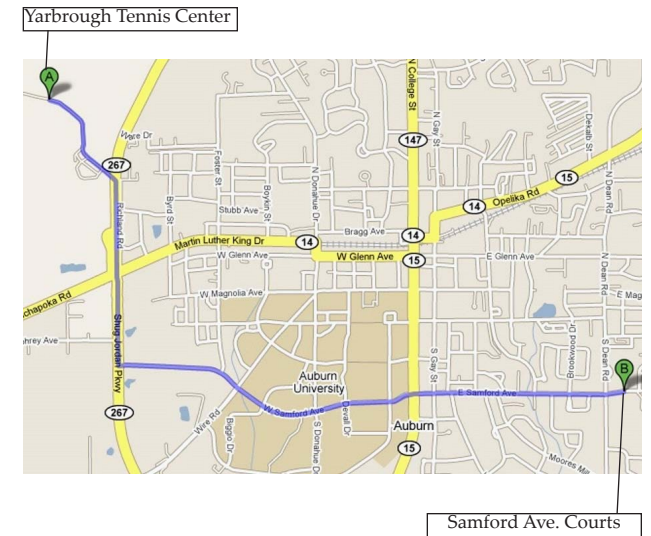

You will see a green and white sign directing you to the turnoff to the Yarbrough Tennis Center.

Turn left onto Richland Road and proceed about 0.5 mile. The Yarbrough Tennis Center is on the left.

**Directions From: Yarbrough Tennis Center
To: Auburn University Intramural Fields**

GPS Address:

From: 1449 Richland Rd., Auburn AL 36830

To: 371 Wire Rd., Auburn AL 36832

Head east on Richland Rd toward AL-267/Shug Jordan Pkwy 0.6 mi
Turn right at AL-267/Shug Jordan Pkwy 1.0 mi
Turn left at Hiram Ln Dr/W Samford Ave
Continue to follow W Samford Ave 0.6 mi
Turn left at County Rd-137/Lee Rd 137/Wire Rd
Destination will be on the right 0.1 mi

**Directions From: Yarbrough Tennis Center
To: Moores Mill Golf Club Tennis Courts/Practice Courts**

GPS Address:

From: 1449 Richland Rd., Auburn AL 36830

To: 1957 Fairway Dr., Auburn, AL 36830

Head east on Richland Rd toward AL-267/Shug Jordan Pkwy 0.6 mi
Turn right at AL-267/Shug Jordan Pkwy 2.7 mi
Continue on E University Dr 2.7 mi
Turn right at Moores Mill Rd 1.1 mi
Turn right at Rock Fence Rd
Destination will be on the left 0.3 mi

**Directions From: Yarbrough Tennis Center
To: Samford Avenue Courts/Practice Courts**

GPS Address:

From: 1449 Richland Rd., Auburn AL 36830

To: 901 E Samford Ave., Auburn AL 36830

Head east on Richland Rd toward AL-267/Shug Jordan Pkwy 0.6 mi
Turn right at AL-267/Shug Jordan Pkwy 1.0 mi
Turn left at Hiram Ln Dr/W Samford Ave
Continue to follow W Samford Ave
Destination will be on the left 2.7 mi