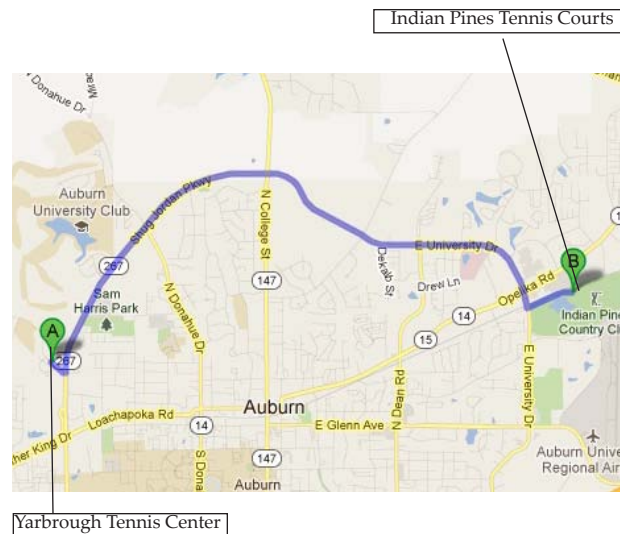

**Directions From: Yarbrough Tennis Center
To: Samford Avenue Courts/Practice Courts**

GPS Address:

From: 1449 Richland Rd., Auburn AL 36830

To: 901 E Samford Ave., Auburn AL 36830

Head east on Richland Rd toward AL-267/Shug Jordan Pkwy 0.6 mi
Turn right at AL-267/Shug Jordan Pkwy 1.0 mi
Turn left at Hiram Ln Dr/W Samford Ave
Continue to follow W Samford Ave
Destination will be on the left 2.7 mi

**Directions From: Yarbrough Tennis Center
To: Calhoun Tennis Center/Practice Courts**

GPS Address:

From: 1449 Richland Rd., Auburn AL 36830

To: 1102 Denson Dr., Opelika AL 36801

Head east on Richland Rd toward AL-267/Shug Jordan Pkwy 0.6 mi
Turn left at AL-267/Shug Jordan Pkwy 2.3 mi
Continue on E University Dr 2.3 mi
Turn left at AL-14/AL-15/Opelika Rd
Continue to follow AL-14/AL-15 4.4 mi
Turn left at N 9th St/AL-38
Continue to follow N 9th St 0.4 mi
Turn right at 7th Ave 0.3 mi
Turn left at N 5th St 469 ft
Continue on Denson Dr
Destination will be on the right 20 ft

**Directions From: Yarbrough Tennis Center
To: Indian Pines Tennis Courts/Practice Courts**

GPS Address:

From: 1449 Richland Rd., Auburn AL 36830

To: 900 Country Club Drive, Auburn, AL 36830

Head southeast on Richland Rd toward Shug Jordan Pkwy 0.1 mi
Turn left onto AL-267 N/Shug Jordan Pkwy 2.3 mi
Continue onto E University Dr 2.4 mi
Turn left onto Indian Pines Dr 0.4 mi
The destination will be on the left

**Directions From: Yarbrough Tennis Center
To: Marriott at Grand National Tennis Center**

GPS Address:

From: 1449 Richland Rd., Auburn AL 36830

To: 3700 Robert Trent Jones Trail Opelika, AL 36801

Head southeast on Richland Rd toward Shug Jordan Pkwy 0.1 mi
Turn left onto AL-267 N/Shug Jordan Pkwy 2.3 mi
Continue onto E University Dr 0.9 mi
Turn left onto Co Rd 97/Shelton Mill Rd
Continue to follow Co Rd 97 4.7 mi
Turn right onto Robert Trent Jones Trail 1.4 mi
Turn left and arrive at the destination.