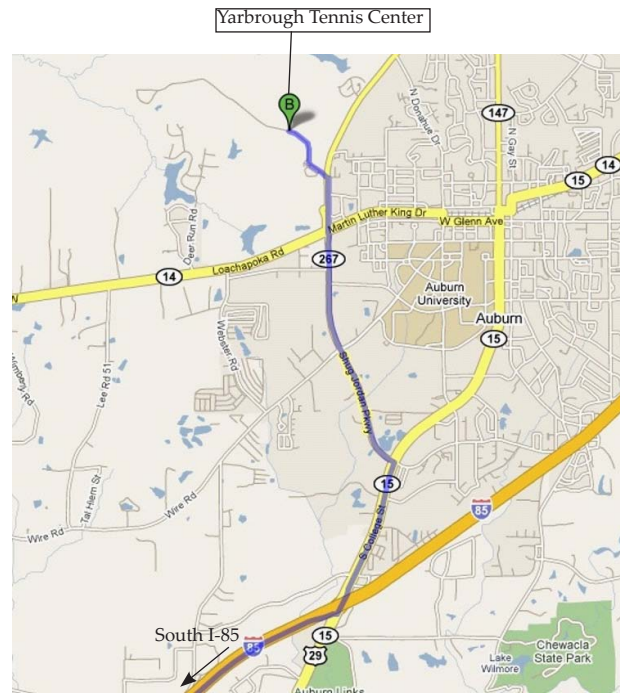

Turn left onto Richland Road and proceed about 0.5 mile.

The Yarbrough Tennis Center is on the left.

**Directions From: South I-85 (toward Atlanta)
To: Yarbrough Tennis Center**

GPS Address:

To: 1449 Richland Rd., Auburn AL 36830

Get off the interstate at Exit 51 and turn left towards Auburn.

Proceed approximately 1.5-2 miles to the intersection with Shug Jordan Parkway/University Dr. and turn left. Follow Shug Jordan Parkway for about 3.5 miles to Richland Rd.

It is the first left after the intersection with Hwy 14.

You will see a green and white sign directing you to the turnoff to the Yarbrough Tennis Center.

Turn left onto Richland Road and proceed about 0.5 mile. The Yarbrough Tennis Center is on the left.

**Directions From: Hwy 280 S (toward Columbus)
To: Yarbrough Tennis Center**

GPS Address:

To: 1449 Richland Rd., Auburn AL 36830

Turn left to merge onto I-85 S/US-280 W

Get off the interstate at Exit 51 and turn right toward Auburn.