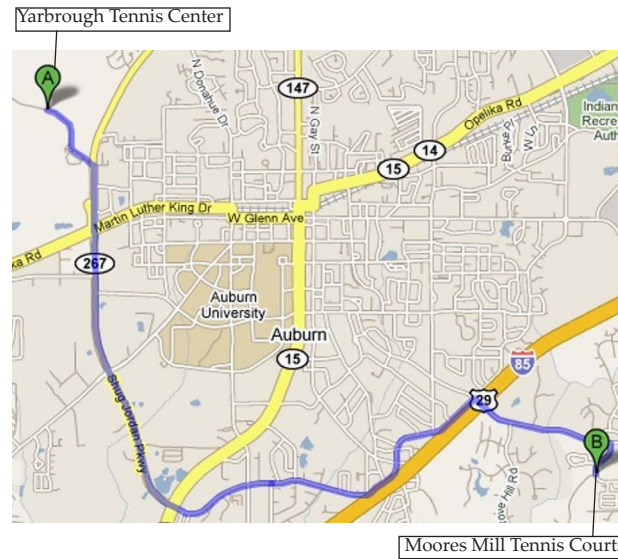

You will see a green and white sign directing you to the turnoff to the Yarbrough Tennis Center.

Turn left onto Richland Road and proceed about 0.5 mile. The Yarbrough Tennis Center is on the left.

**Directions From: Yarbrough Tennis Center
To: Auburn University Intramural Fields**

GPS Address:

From: 1449 Richland Rd., Auburn AL 36830

To: 371 Wire Rd., Auburn AL 36832

Head east on Richland Rd toward AL-267/Shug Jordan Pkwy 0.6 mi
Turn right at AL-267/Shug Jordan Pkwy 1.0 mi
Turn left at Hiram Ln Dr/W Samford Ave
Continue to follow W Samford Ave 0.6 mi
Turn left at County Rd-137/Lee Rd 137/Wire Rd
Destination will be on the right 0.1 mi

**Directions From: Yarbrough Tennis Center
To: Moores Mill Golf Club Tennis Courts/Practice Courts**

GPS Address:

From: 1449 Richland Rd., Auburn AL 36830

To: 1957 Fairway Dr., Auburn, AL 36830

Head east on Richland Rd toward AL-267/Shug Jordan Pkwy 0.6 mi
Turn right at AL-267/Shug Jordan Pkwy 2.7 mi
Continue on E University Dr 2.7 mi
Turn right at Moores Mill Rd 1.1 mi
Turn right at Rock Fence Rd
Destination will be on the left 0.3 mi

**Directions From: Yarbrough Tennis Center
To: Samford Avenue Courts/Practice Courts**

GPS Address:

From: 1449 Richland Rd., Auburn AL 36830

To: 901 E Samford Ave., Auburn AL 36830

Head east on Richland Rd toward AL-267/Shug Jordan Pkwy 0.6 mi
Turn right at AL-267/Shug Jordan Pkwy 1.0 mi
Turn left at Hiram Ln Dr/W Samford Ave
Continue to follow W Samford Ave
Destination will be on the left 2.7 mi