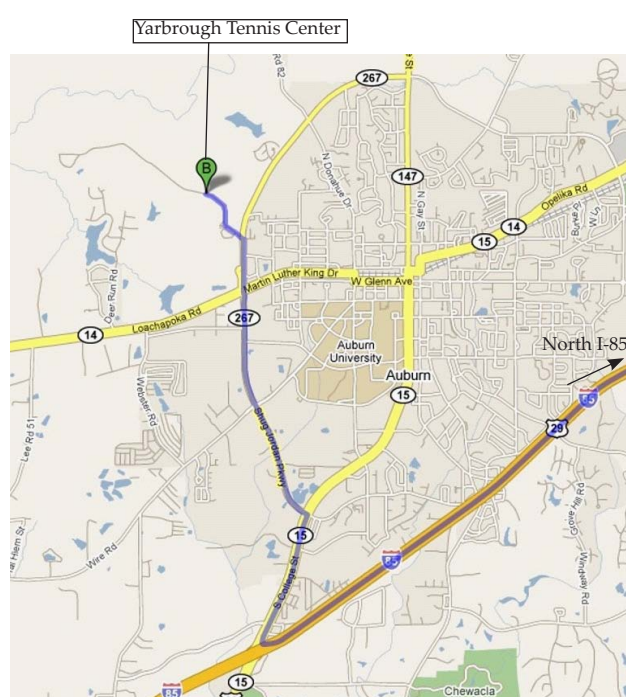

**Directions From: North I-85 (toward Montgomery)
To: Yarbrough Tennis Center**

GPS Address:

To: 1449 Richland Rd., Auburn AL 36830

Get off the interstate at Exit 51 and turn right toward Auburn.

Proceed approximately 1.5-2 miles to the intersection with Shug Jordan Parkway/University Dr. and turn left.

Follow Shug Jordan Parkway for about 3.5 miles to Richland Rd.

It is the first left after the intersection with Hwy 14.

You will see a green and white sign directing you to the turnoff to the Yarbrough Tennis Center.

Turn left onto Richland Road and proceed about 0.5 mile.

The Yarbrough Tennis Center is on the left.

**Directions From: South I-85 (toward Atlanta)
To: Yarbrough Tennis Center**

GPS Address:

To: 1449 Richland Rd., Auburn AL 36830

**Directions From: Hwy 280 S (toward Columbus)
To: Yarbrough Tennis Center**

GPS Address:

To: 1449 Richland Rd., Auburn AL 36830

Turn left to merge onto I-85 S/US-280 W

Get off the interstate at Exit 51 and turn right toward Auburn.